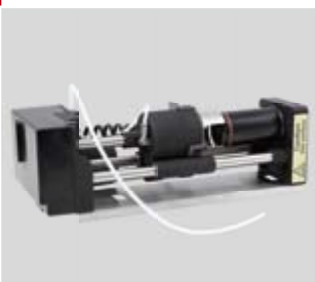

Esprecious 22

2 grinders - divided bean canister - 2 instant canisters

◀ The brewer developed by Bravilor Bonamat provides a delicious crema with a perfect in-cup quality.