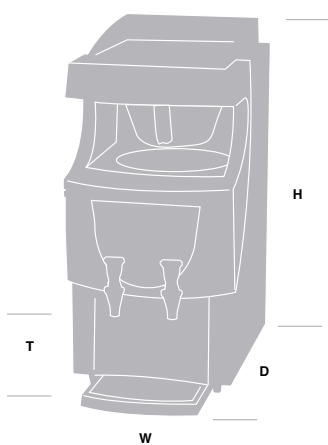

Qwikbrew

Filter coffee machine /
bulk brew

Features

- Boiler-brewer range
- Excellence in coffee
- Self-service options available
- Attractive design for prestigious locations
- Stainless steel construction
- Half and full brew feature
- Separate hot water and coffee taps
- Easy to operate
- Cost effective – maximum payback
- Push Button version available
- Alternative power options available on request
- Insulated urn an option on request

Options

Push Button Qwikbrew

Qwikbrew

Ideal for high volume coffee requirements,
e.g. hotels, restaurants and canteens.

Qwikbrew	Order Code	Water		Coffee		Dimensions (DxWxHmm)	T(mm)	Power @230V	Weight (kg)	Packing (mm) Dimensions	Qty Pallet	Plumbing Requirements
		Immediate Draw Off	Output Per Hour	Cups Per Hour	Full Brew							
Qwikbrew	1000379	5.7L	28.0L	156	5.5L	575x362x760	170	2.8kW	31	870x700x460	6	3/4" BSP
Qwikbrew 6	1000382	5.7L	56.0L	311	5.5L	575x362x760	170	5.6kW	31	870x700x460	6	3/4" BSP
Qwikbrew front delivery push button	1000385	5.7L	28.0L	156	5.5L	575x362x760	150	2.8kW	31	870x700x460	6	3/4" BSP